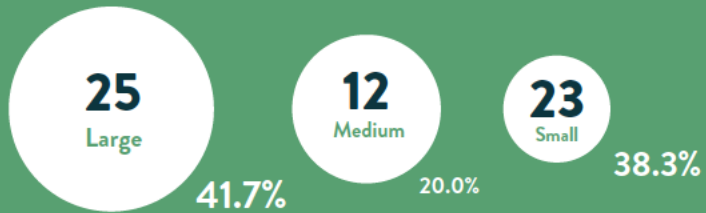

BY SIZE OF ORGANIZATION