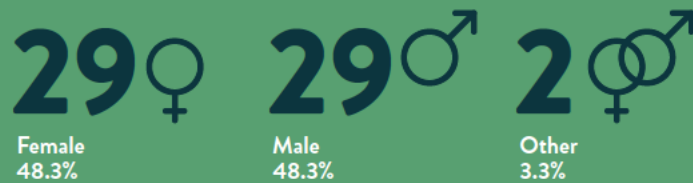

Socio-Demographic Characteristics of Key Informant Interviewees

60

Youth sector stakeholders across Ontario participated in in-depth key informant interviews

BY REGION

This infographic is taken from *Beyond Measure? The State Of Evaluation And Action In Ontario's Youth Sector* published by YouthREX in 2016.

BY SIZE OF ORGANIZATION

BY GENDER

BY JOB TITLE