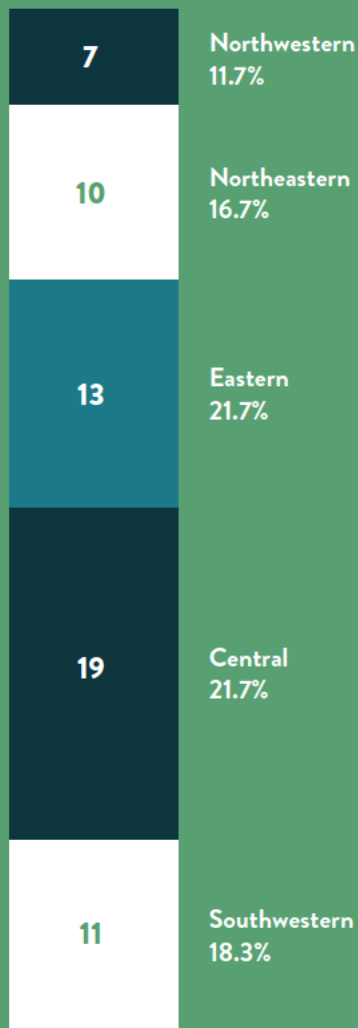

# Socio-Demographic Characteristics of Key Informant Interviewees

**60** 

Youth sector stakeholders across Ontario participated in in-depth key informant interviews

## BY REGION

This infographic is taken from *Beyond Measure? The State Of Evaluation And Action In Ontario's Youth Sector* published by YouthREX in 2016.

## BY SIZE OF ORGANIZATION